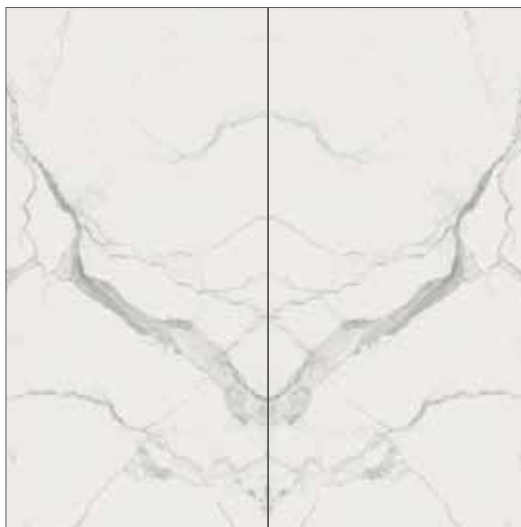

i classici di rex - statuario

gres porcellanato colorato in massa - coloured body porcelain stoneware - grès cérame colore dans la masse - durchgefärbte feinsteinzeug
gres porcelánico coloreado en masa - керамогранит, окращенный по всей толщине
Squadrato - Squared - Equarri - Rektifiziert - Escuadrado - обтесанный

6 mm 1/4"

Spessore
Thickness
Épaisseur
Dicke
Espesor
Толщина

STATUARIO

OPEN BOOK SOFT A+B 320x320 (125^{3/4}"x125^{3/4}") (9000160)

OPEN BOOK GLOSSY A+B 320x320 (125^{3/4}"x125^{3/4}") (9000161)

160x320 (62^{7/8}"x125^{3/4}")
OPEN BOOK A SOFT
OPEN BOOK A GLOSSY

160x320 (62^{7/8}"x125^{3/4}")
OPEN BOOK B SOFT
OPEN BOOK B GLOSSY

Es. posa B