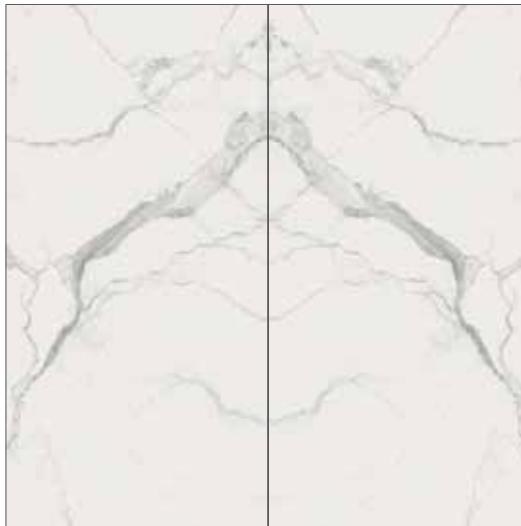

160x320 (62<sup>7/8</sup>"x125<sup>3/4</sup>")  
OPEN BOOK B SOFT  
OPEN BOOK B GLOSSY

Es. posa B

Es. posa C

Es. posa D

STATUARIO

CHAIN SOFT A+B+C 360x240 (141 1/2"x94 3/8") (9000167)  
 CHAIN GLOSSY A+B+C 360x240 (141 1/2"x94 3/8") (9000168)