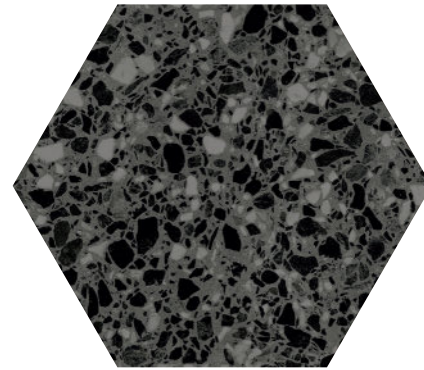

DNA

TILES

TERRAZZO

TERRAZZO

12.5"x14.5" / 32 x37 cm

White

Graphite

White Colours

Graphite Colours

Grey

Earth

Teal

*Different shades randomly mixed within the box.

*Diferentes tramas encajadas aleatoriamente.

TERRAZZO WHITE

TERRAZZO GRAPHITE

DNA
TILES

TERRAZZO WHITE COLOURS

DNA
TILES

TERRAZZO GRAPHITE COLOURS

DNA
TILES

TERRAZZO EARTH

DNA
TILES

TERRAZZO TEAL