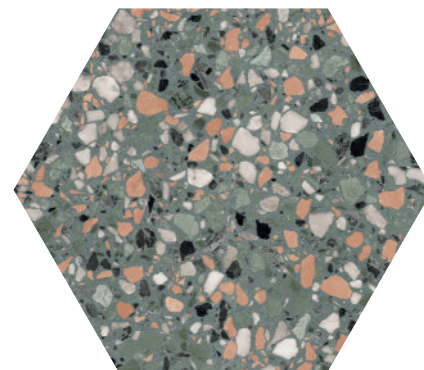

DNA

TILES

TERRAZZO

TERRAZZO

12.5"x14.5" / 32 x37 cm

White

Graphite

White Colours

Graphite Colours

Grey

Earth

Teal

*Different shades randomly mixed within the box.

*Diferentes tramas encajadas aleatoriamente.

TERRAZZO WHITE

TERRAZZO GRAPHITE

DNA
TILES

TERRAZZO WHITE COLOURS

DNA
TILES

TERRAZZO GRAPHITE COLOURS

DNA
TILES

TERRAZZO EARTH

DNA
TILES

TERRAZZO TEAL