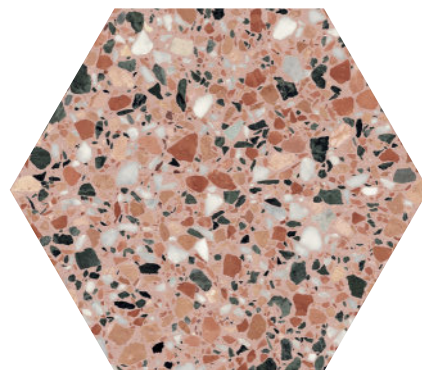

DNA

TILES

TERRAZZO

TERRAZZO

12.5"x14.5" / 32 x37 cm

White

Graphite

White Colours

Graphite Colours

Grey

Earth

Teal

*Different shades randomly mixed within the box.

*Diferentes tramas encajadas aleatoriamente.

TERRAZZO WHITE

TERRAZZO GRAPHITE

DNA
TILES

TERRAZZO WHITE COLOURS

DNA
TILES

TERRAZZO GRAPHITE COLOURS

DNA
TILES

TERRAZZO EARTH

DNA
TILES

TERRAZZO TEAL