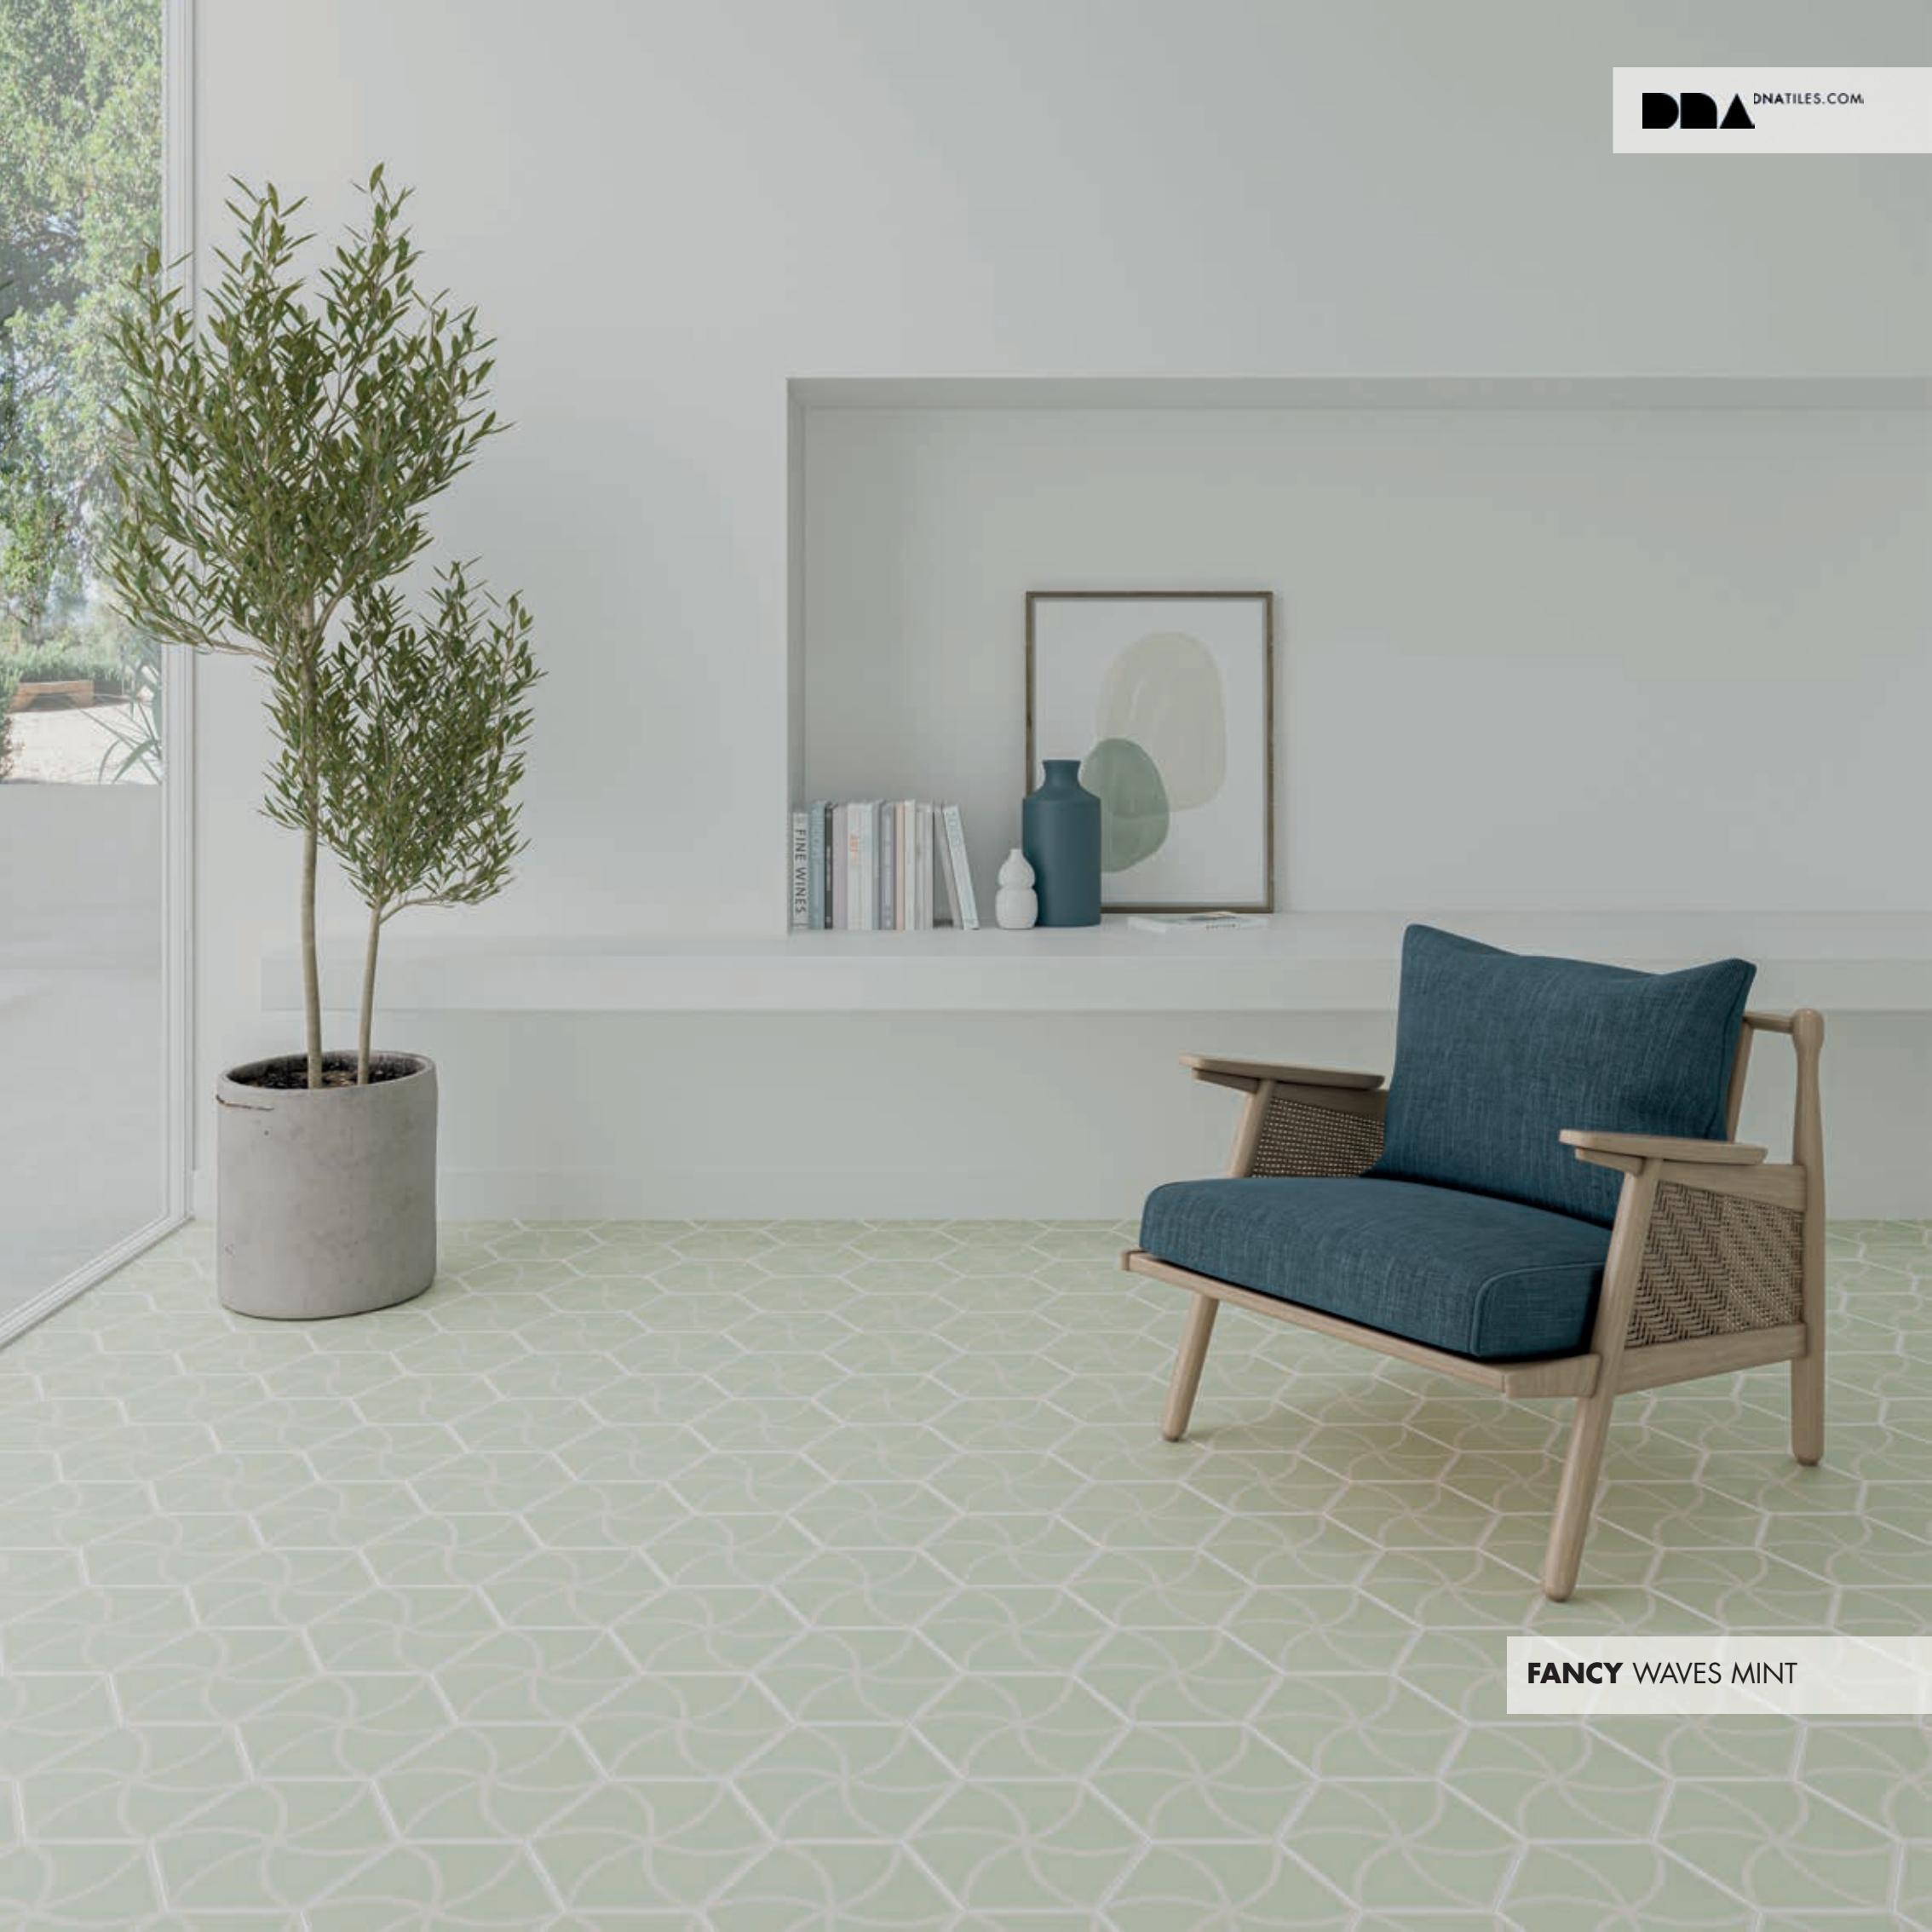

Fancy Waves Blue

Fancy Waves Ocean

Fancy Waves Graphite

FANCY LINES 8"x9" / 20x23 cm

Fancy Lines Cafe

Fancy Lines Pink

Fancy Lines Mint

Fancy Lines Grey

Fancy Lines Blue

Fancy Lines Ocean

Fancy Lines Graphite

FANCY LINES PINK
CRAFT PINK

FANCY WAVES BLUE
ECLAT BLUE
ELCAT ROUNDED EDGE BLUE

FANCY LINES CAFE
CRAFT CAFE
CRAFT ROUNDED EDGE CAFE

FANCY WAVES MINT

**FANCY LINES GREY
ECLAT PINK**

FANCY WAVES GRAPHITE

FANCY WAVES PINK

FANCY WAVES GREY

FANCY LINES GRAPHITE
ECLAT WHITE

FANCY WAVES OCEAN