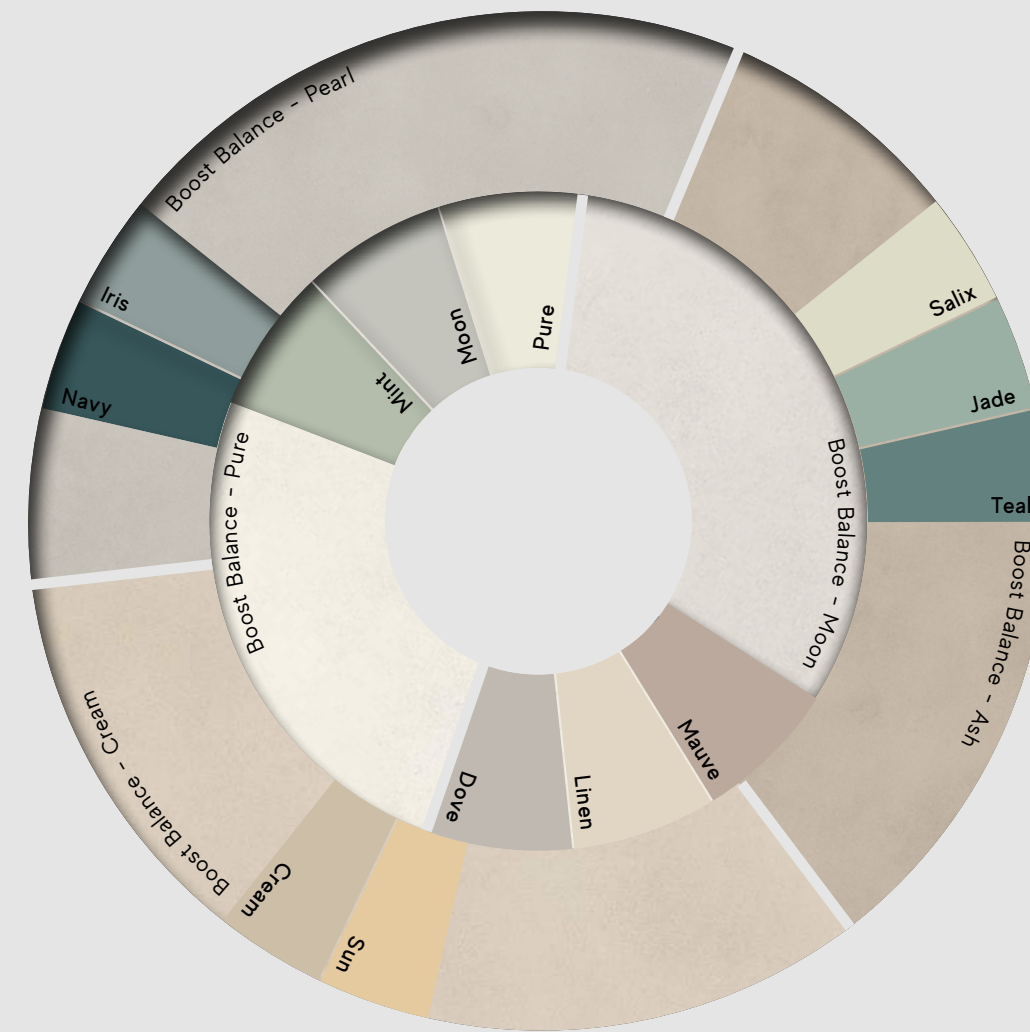

# CONTEMPORARY COLOR COMBINATION.

## BOOST COLOR

## BOOST BALANCE

INDEX

INSPIRATION

IMAGE GALLERY

SURFACE  
RANGE &  
TECHNICAL  
SPECIFICATION

# BOOSTWORLD

BOOST BOOST PRO BOOST MIX BOOST MINERAL BOOST STONE BOOST NATURAL BOOST BALANCE BOOST COLOR