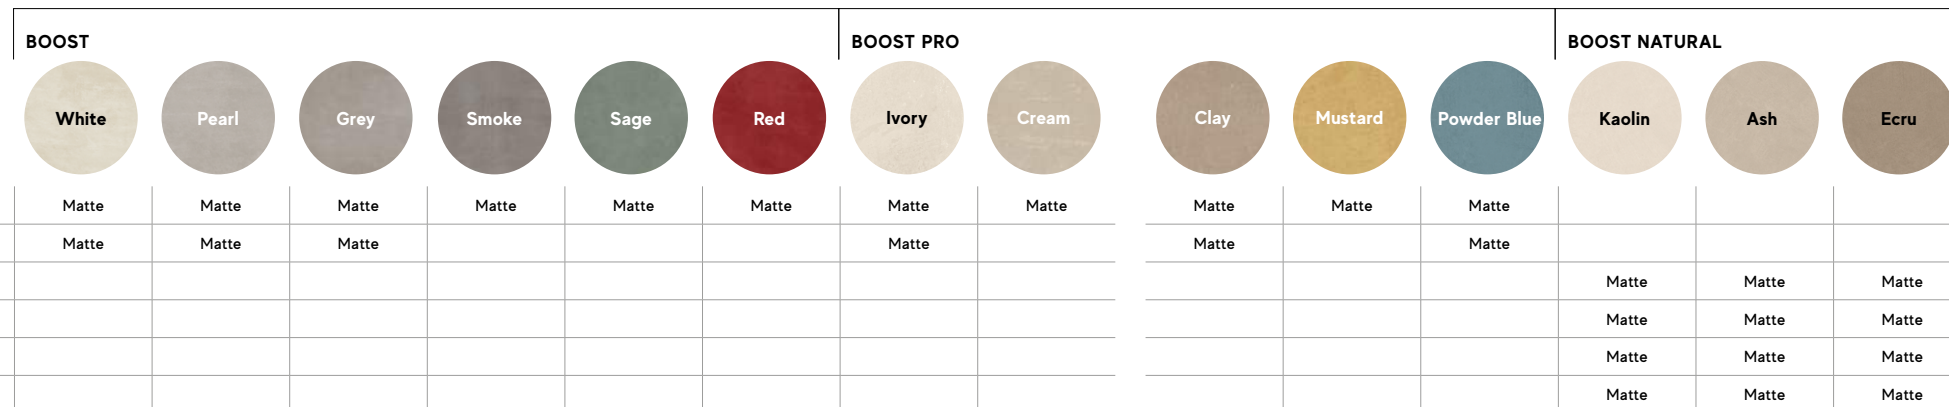

Color	Thickness	Matte
Taupe		Matte
Tobacco		Matte
Kaolin		Matte
Ash		Matte
Ecrú		Matte
Umber		Matte
Coal		Matte
Coral		Matte
Cobalt		Matte

Outdoor

Size	Thickness	Grip	Grip	Grip	Grip	Grip	Grip	Grip	Grip
120x120 cm - 47 1/4"x47 1/4"	± 9 mm	Grip	Grip	Grip	Grip	Grip	Grip	Grip	Grip
60x120 cm - 23 5/8"x47 1/4"	± 9 mm								
60x60 cm - 23 5/8"x23 5/8"	± 9 mm								
30x60 cm - 11 3/4"x23 5/8"	± 9 mm								
120x240 cm - 47 1/4"x94 1/2"	± 20 mm	Outdoor		Outdoor					
120x120 cm - 47 1/4"x47 1/4"	± 20 mm	Outdoor		Outdoor	Outdoor	Outdoor		Outdoor	Outdoor
60x120 cm - 23 5/8"x47 1/4"	± 20 mm	Outdoor		Outdoor	Outdoor	Outdoor		Outdoor	Outdoor
90x90 cm - 35 3/8"x35 3/8"	± 20 mm	Outdoor		Outdoor	Outdoor	Outdoor		Outdoor	Outdoor
60x60 cm - 23 5/8"x23 5/8"	± 20 mm	Outdoor		Outdoor	Outdoor	Outdoor		Outdoor	Outdoor

Countertops Furniture

Size	Thickness	Hammered	Hammered	Hammered	Hammered	Hammered
162x324* cm - 63 3/4"x127 1/2"	± 12 mm	Hammered		Hammered	Hammered	Hammered
	± 20 mm			Hammered		

Wall

Size	Thickness	White	Pearl	Grey	Smoke	Sage	Red	Ivory	Cream
40x80 cm - 15 3/4"x31 1/2"	± 8,5 mm	Matte	Matte	Matte	Matte	Matte	Matte	Matte	Matte
40x80 cm - 15 3/4"x31 1/2" 3D Urban	± 10 mm	Matte	Matte	Matte				Matte	
50x120 cm - 19 5/8"x47 1/4"	± 8,5 mm								
50x120 cm - 19 5/8"x47 1/4" 3D Brushed	± 8,5 mm								
50x120 cm - 19 5/8"x47 1/4" 3D Texture	± 8,5 mm								
50x120 cm - 19 5/8"x47 1/4" 3D Wave	± 8,5 mm