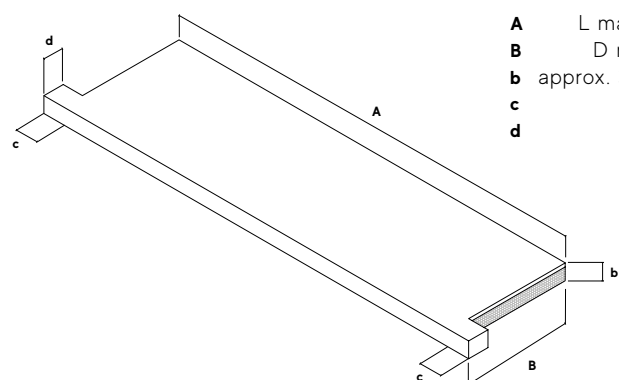

Scalino Ang. Matte Sensitech ✓
33x33 cm - 13"x13"

Corner ± 6 mm ✓
1x120 cm - 3⁷/₈"x47¹/₄"

Elemento L Grip Sensitech
33x120 cm - 13"x47¹/₄"

Battiscopa Sagomato Sx/Dx Matte Sensitech ✓
7,2x30 cm - 2⁷/₈"x11³/₄"

Corner A.E. ± 6 mm ✓
1x1 cm - 3⁷/₈"x3⁷/₈"

✓ These parts are supplied to order / I pezzi sono disponibili su ordinazione

Outdoor trim tiles ± 20 mm

Round Outdoor Sensitech SP * ♦ ✓
33x120 cm - 13"x47¹/₄"
30x60 cm - 11³/₄"x23⁵/₈"

Elemento L Outdoor Sensitech SP * ♦ ✓
33x120 cm - 13"x47¹/₄"

Bordo Piscina Outdoor Sensitech * ♦ ✓
30x60 cm - 11³/₄"x23⁵/₈"

Gradino Round Outdoor Sensitech * ♦ ✓
30x60 cm - 11³/₄"x23⁵/₈"

Griglia Outdoor Sensitech * ♦ ✓
15x60 cm - 5⁷/₈"x23⁵/₈"
20x60 cm - 7⁷/₈"x23⁵/₈"

Smussato Outdoor Sensitech SP * ✓
30x60 cm - 11³/₄"x23⁵/₈"

Alzata Outdoor Sensitech SP * ✓
20x120 cm - 7⁷/₈"x47¹/₄"

Curve Outdoor Sensitech SP * ✓
60x60 cm - 23⁵/₈"x23⁵/₈"

* Available in / Disponibile in White, Ash, Pearl, Grey
✓ These parts are supplied to order / I pezzi sono disponibili su ordinazione
♦ Right-left angular elements are available / Sono disponibili gli elementi angolari dx/sx

Outdoor Porcelain tiles ± 20 mm

Windowsill / Threshold

Davanzale / Soglia

Reinforcement: expanded continuous panel
Rinforzo: pannello continuo espanso

Thermal conductivity of the insulation
Conducibilità termica dell'isolante 0,0323

Insulating and waterproof system
Sistema coibente e impermeabile

A L max 300 cm - 118¹/₈"
B D max 50 cm - 19⁵/₈"
b approx. 3-4 cm - 1¹/₈"-1⁵/₈"
c L1 0-5 cm - 0"-2"
d 4 cm - 1⁵/₈"

Sensitech

SAFE. SOFT. SMART.

INDOOR & OUTDOOR CONTINUITY

SOFT TO THE TOUCH

EXTREMELY SAFE

HYGIENIC AND EASY TO CLEAN

LONG-LASTING QUALITIES