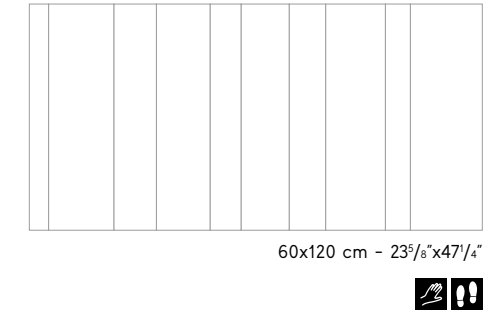

INDEX

INSPIRATION

IMAGE GALLERY

SURFACE RANGE & TECHNICAL SPECS

SAFE CHOICE
COLLECTION RANGE
SENSITECH TECHNOLOGY
BOOST WORLD
TECHNICAL SPECIFICATIONS
& CERTIFICATIONS

ENJOY THE VIDEO